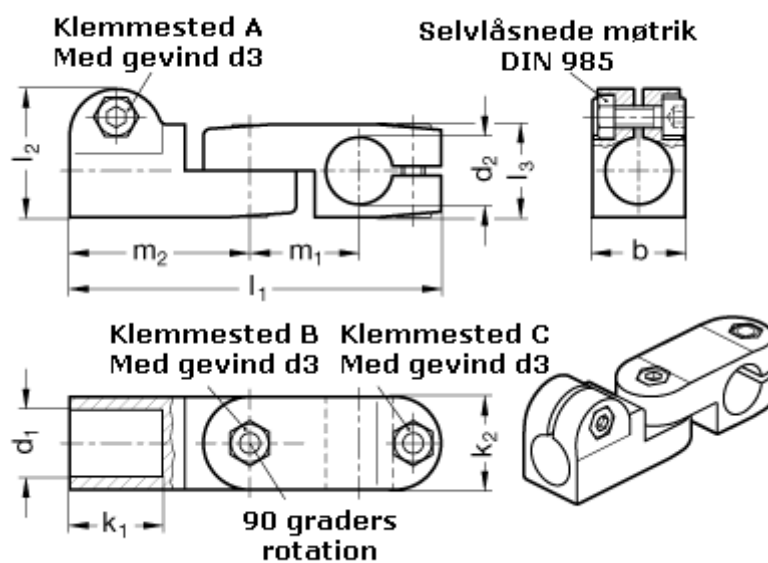

Article number: 20287B12B182SW

Description: E+G swivel clamp  
GN287-B12-B18-2-SW

## Measures

$b = 25$	$m_1 = 29.5$
$d_1 = B12$	$m_2 = 48.5$
$d_2 = B18$	
$d_3 = M 6$	
$k_1 = 25$	
$k_2 = 25$	
$l_1 = 100$	
$l_2 = 34.5$	